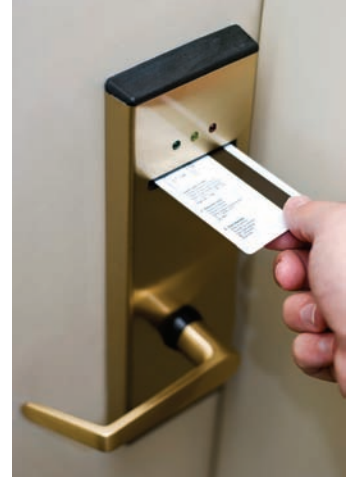

Cylinder & Mortise Locksets

Cylinders and mortise locks, from high security to standard or IC core, are manufactured to precision tolerances and the highest quality standards. These type of locks are available in deadbolt, lever, and door knobs.

- Reversible and non-handed options available
- Numerous designs and handle finishes
- Offered in residential or commercial use
- Waterproof models

Access Control & Keypad Locks

Reduce the amount of keys to keep track of electronic access, control systems are easily programmed to keep you secure at all times and manage access by person, time, or date.

- Wireless and WiFi models available
- Pushbutton or card options
- Easy to retrofit to cylindrical & mortise locks
- Fully programmable onsite
- Tamper and vandal resistant

Electric Door Strikes, Deadbolts & Maglocks